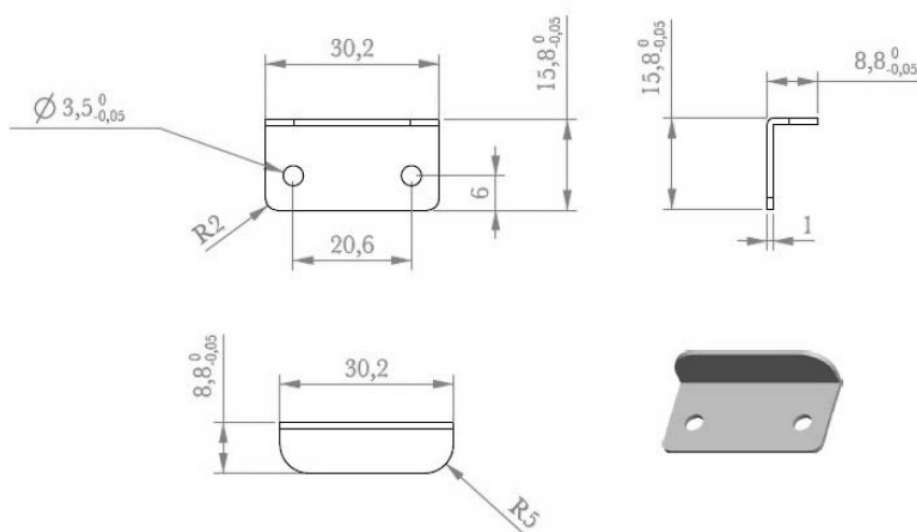

PRODUCT SHEET

Description:

L-Shaped Striking Plate F/Lock 850, Nickel Plated

Item number:

14.01.064-1

Units	Box	Carton	HS Code	Barcode
Pcs.	500	2000	8301600090	 5704866453585

SISO A/S

Mileparken 11
DK-2740 Skovlunde
Denmark
VAT: DK 24786013